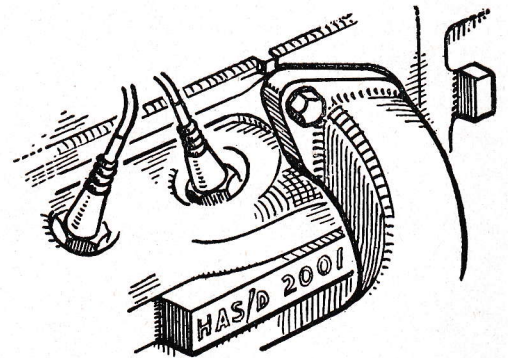

Engine Number